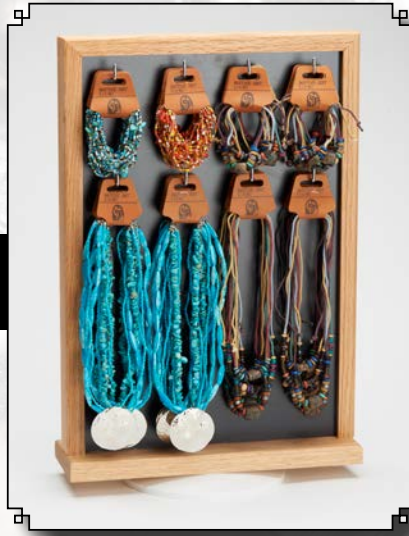

TUE

TMN

BBC

Orders 1-800-342-3237

Voice 623-581-5464

Fax 623-869-9010

www.lookjewelryandgift.com

POP 1

Display Programs Available To Meet Any Budget

POP 5

POP 6

POP 7

POP 2

LOOK!

Jewelry & Gift Wholesalers

POP 8